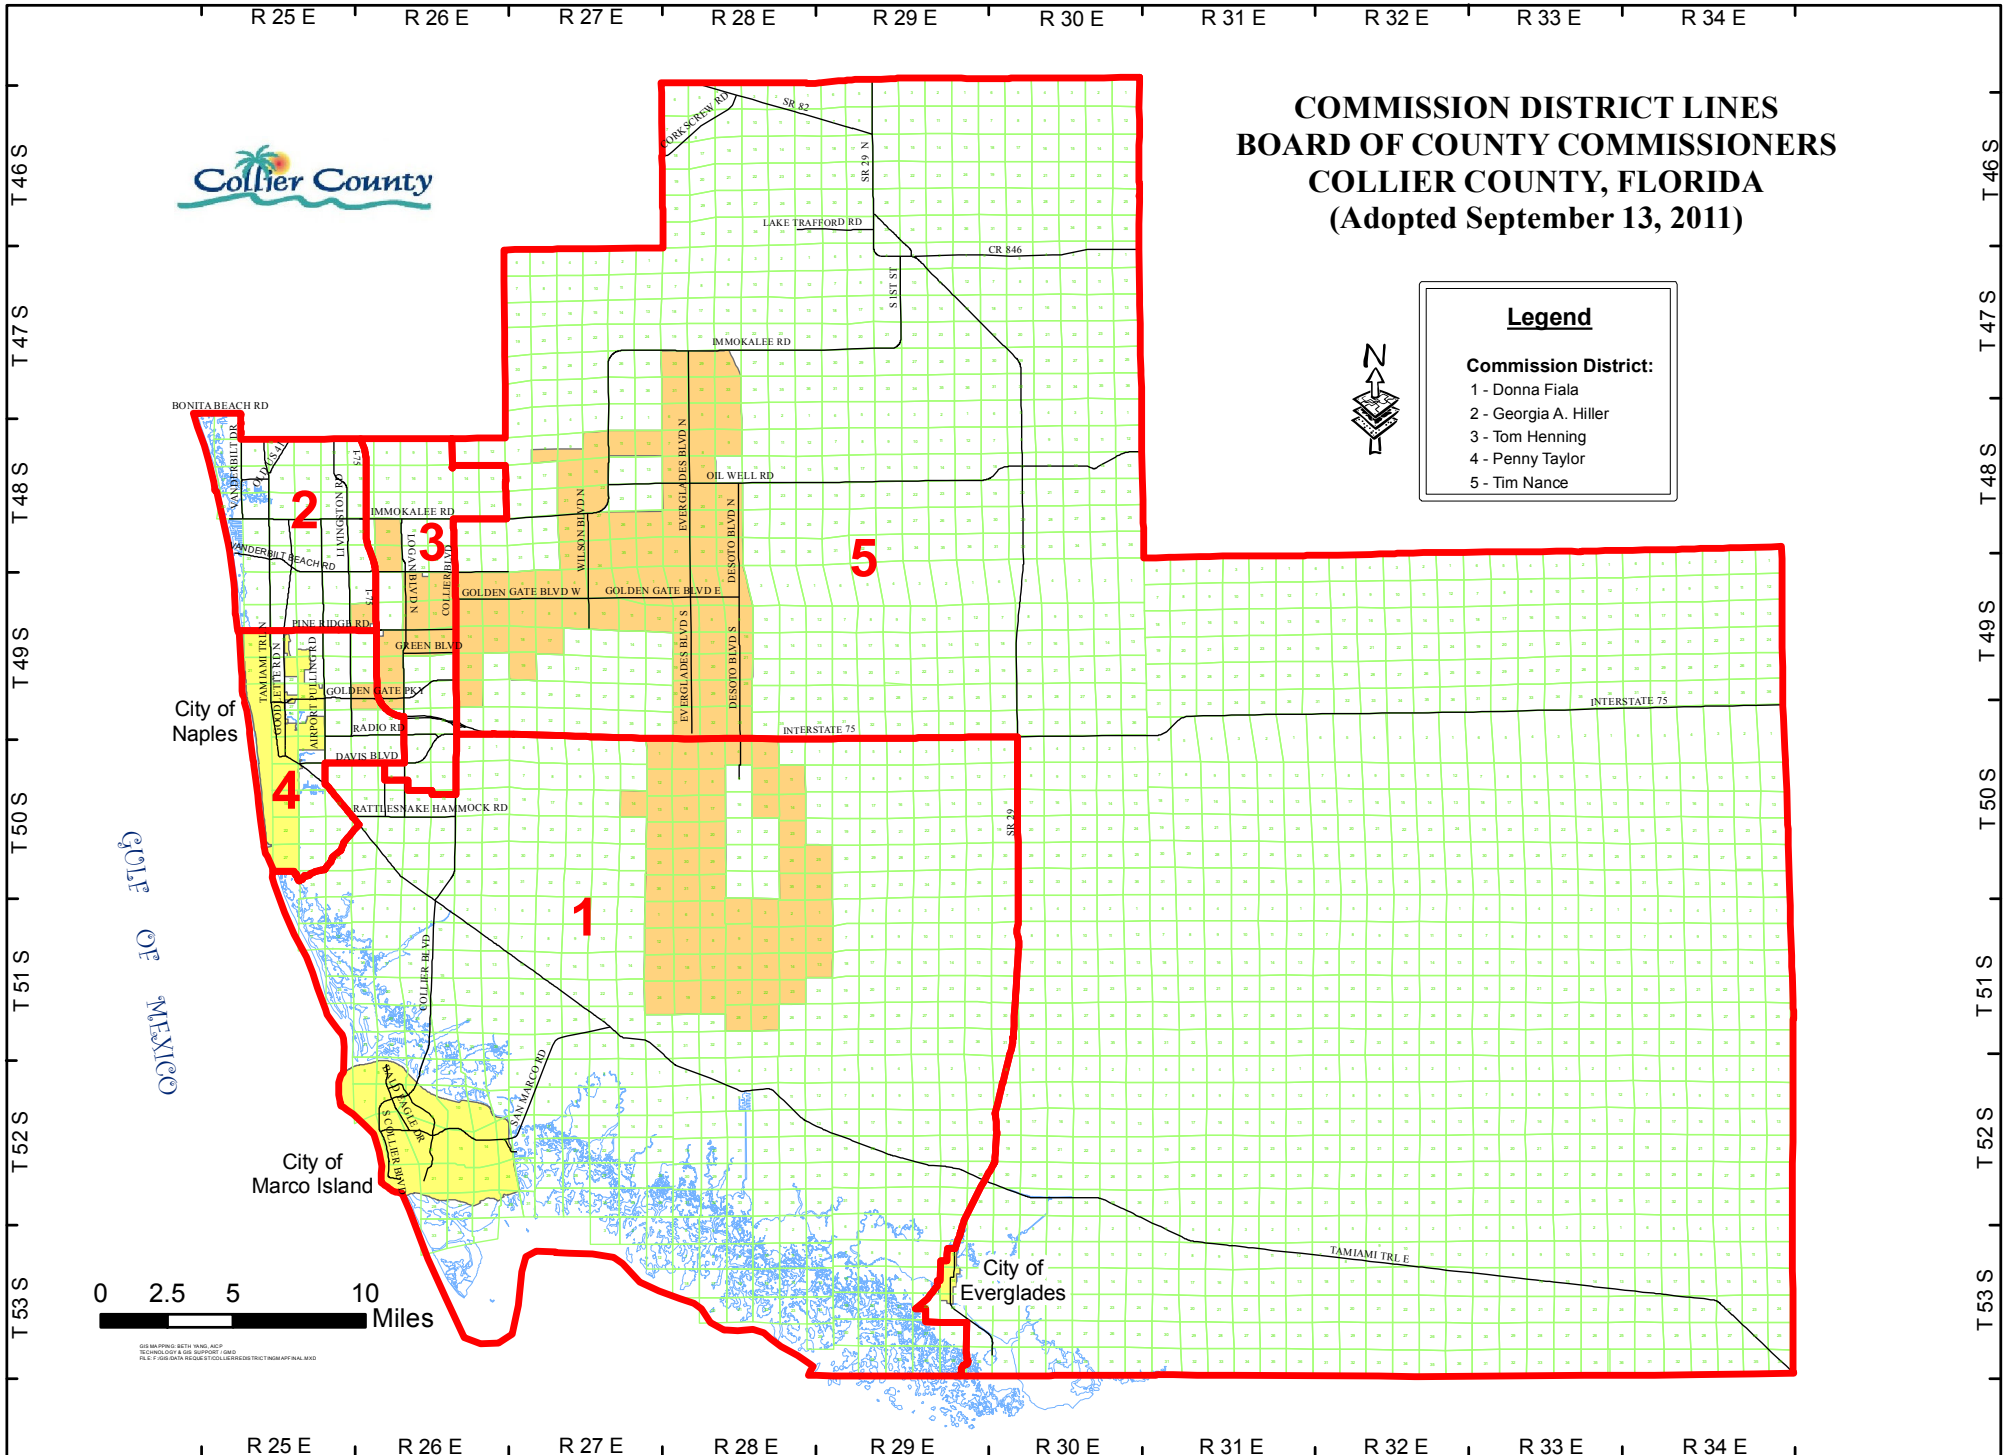

COMMISSION DISTRICT LINES
BOARD OF COUNTY COMMISSIONERS
COLLIER COUNTY, FLORIDA
(Adopted September 13, 2011)

Legend

Commission District:

- 1 - Donna Fiala
- 2 - Georgia A. Hiller
- 3 - Tom Henning
- 4 - Penny Taylor
- 5 - Tim Nance

0 2.5 5 10 Miles